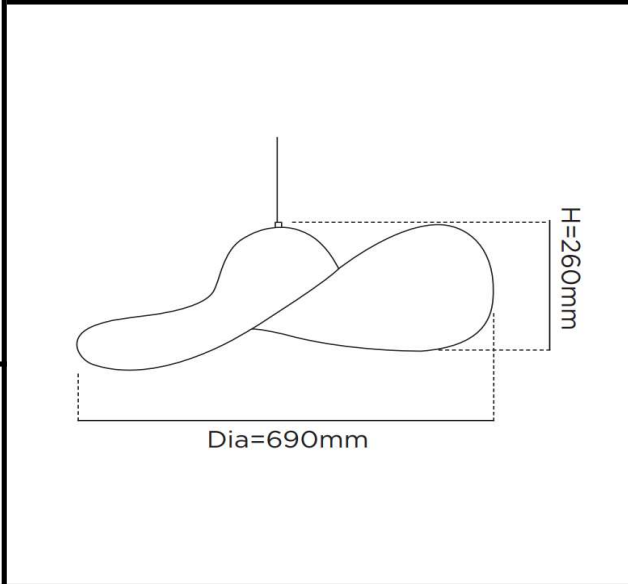

Sovitron Interior Pvt.Ltd.

<b>Model Name</b>	DJ006 Acoustic Light /DL-DJ006-12
<b>Description</b>	Acoustic Light

Technical description	Image
-----------------------	-------

<b>Dimension</b>	Dia=690mm H=260mm
<b>Frame</b>	Acoustic
<b>Color Tempertaure</b>	5700K
<b>Power</b>	12W
<b>Total Luminous Flux</b>	840 lm
<b>Efficacy</b>	70 lm/W
<b>IP rating</b>	20
<b>Color Rendering</b>	≥80
<b>Mounting</b>	Pendant
<b>Optics</b>	LED
<b>Dimming</b>	NON-Dimmable
<b>Operating Voltage</b>	220-240 VAC
<b>Standard Lifetime</b>	L70 minimum at 50,000 burning hours

**Dimension diagram**

**Remarks:-**

**Address: Plot #7 Saroorpur-Nangla Industrial Area,Ballabgarh-Sohna Road,Faridabad-121005**  
**Email: info@sovitron.com**